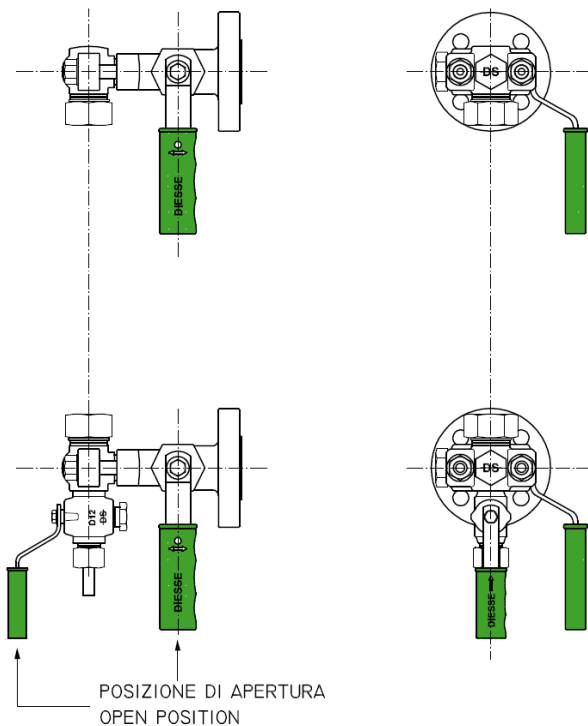

CYLINDRICAL PLUG COCKS

SHUT-OFF COCKS DS GR18

Code: DS GR18 ...
(See details at page 1.66)

Executions on request:
LH [Left handling]
AHPD [In service vertical handles]

SHUT-OFF COCKS DS MT18

Code: DS MT18 ...
(See details at page 1.67)

Execution on request:
AHPD [In service vertical handles]