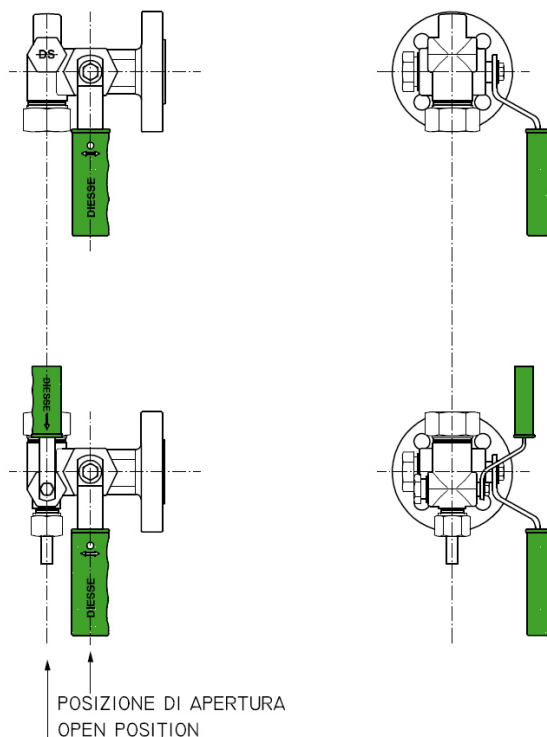

CYLINDRICAL PLUG COCKS

SHUT-OFF COCKS DS GR18

Code: DS GR18 ...
(See details at page 1.66)

Executions on request:
LH [Left handling]
AHPD [In service vertical handles]

SHUT-OFF COCKS DS MT18

Code: DS MT18 ...
(See details at page 1.67)

Execution on request:
AHPD [In service vertical handles]